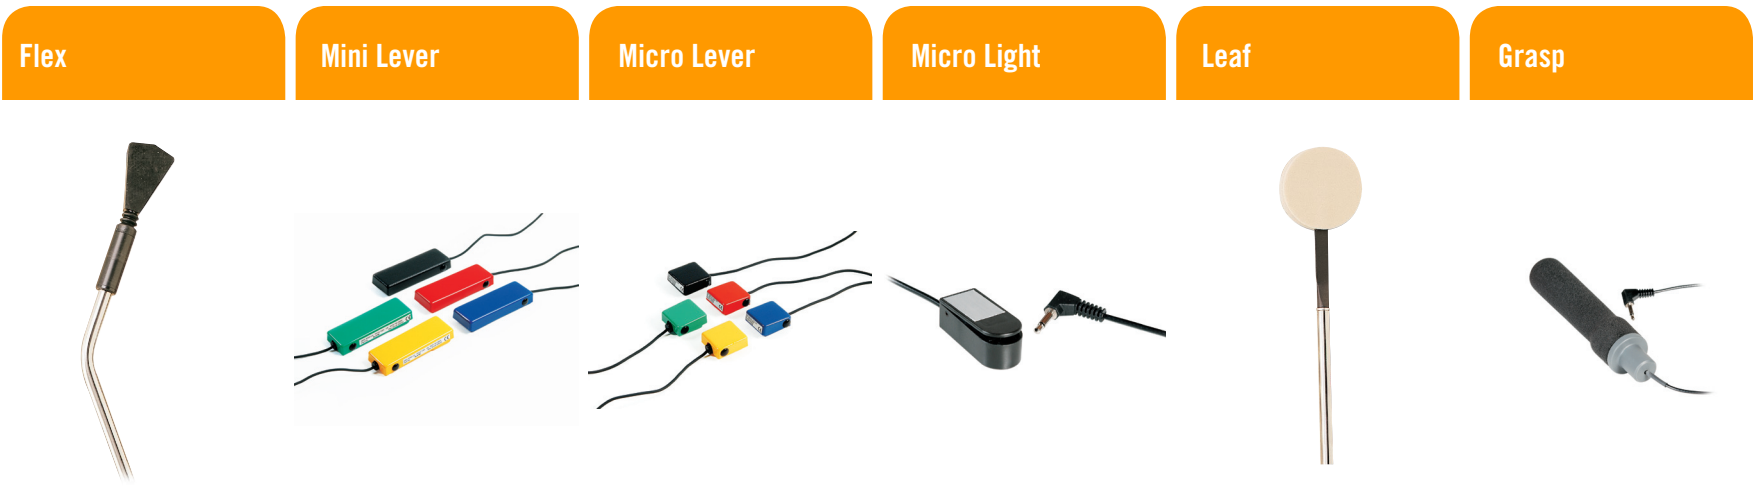

Basic Switches

These switches are activated by pressing on a button or lever.
(Excluding Grasp switch)

Color	Black	Black, Red, Green, Yellow, Blue	Black, Red, Green, Yellow, Blue	Black	Beige	Black
Switch Type	Mechanical, Wired	Mechanical, Wired	Mechanical, Wired	Mechanical, Wired	Mechanical, Wired	Mechanical, Wired
Activation Type	Lever	Pressure	Pressure	Light Touch Pressure	Lever	Pneumatic
Single/Dual/Multi	Single	Single	Single	Single	Single	Single
Activation Surface in/cm	L: 2.5 / 6.35 with tip 1.5 / 4	4 x 1.6 / 10.7 x 3.7	1.6 x 1.5 / 4 x 3.6	1.75 x 0.5 / 4.5 x 1.3	3 dia / 7.5 dia	L: 3 / 7.62 Dia. 1.4 / 3.5
Activating Force oz/g	6.5 / 180	1.4 / 40	1.4 / 40	0.4 / 10	1.8 / 50	11 / 300
Travel Before Activation in/cm	0.5 / 1.3	0.5 / 1.3	0.25 / 0.7	0.25 / 0.7	0.5 / 1.3	0.2 / 0.5
Feedback	None	Auditory click, Tactile	Auditory click, Tactile	Auditory click, Tactile	None	None
Plug Size in/mm	1/8 / 3.5 mono	1/8 / 3.5 mono	1/8 / 3.5 mono	1/8 / 3.5 mono	1/8 / 3.5 mono	1/8 / 3.5 mono
Part No	58550	53100, 53110, 53120, 53150, 53160	53000, 53010, 53020, 53050, 53060	58500	58600	58650