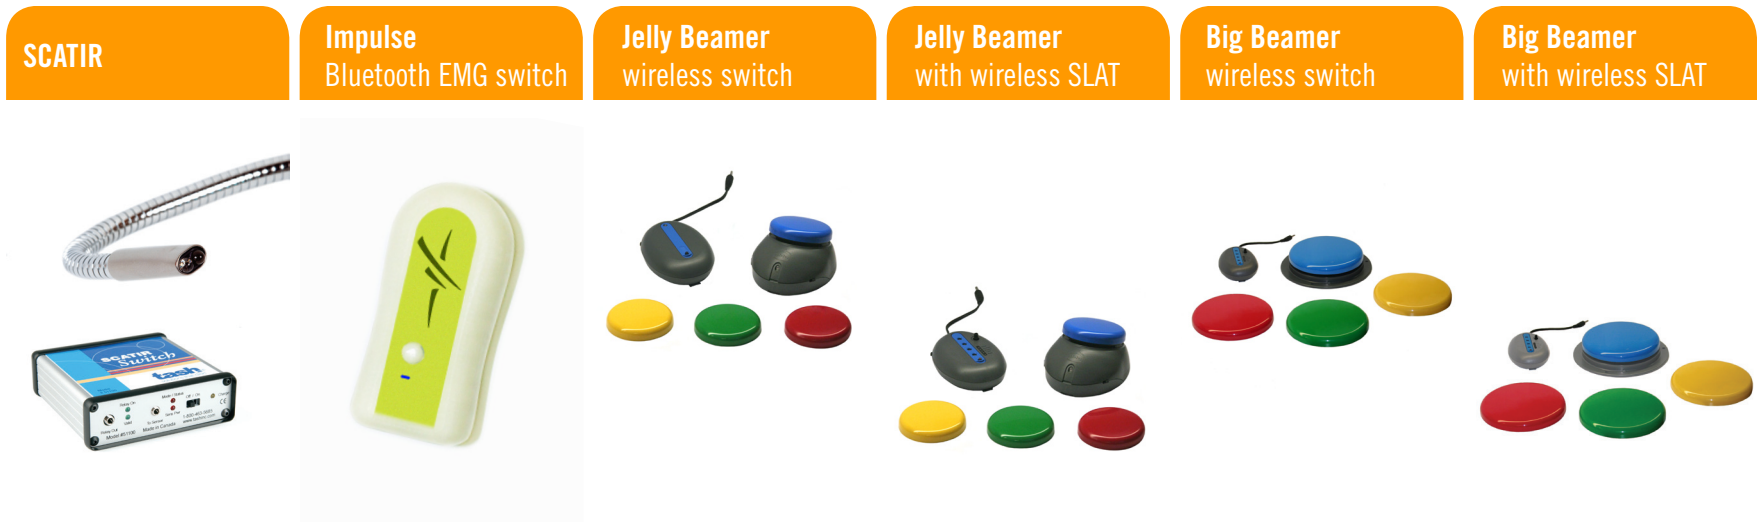

Specialty Switches

Get full details on all AbleNet switches at www.ablenetinc.com

Color	NA	TBD	Includes Red, Blue, Green, Yellow	Includes Red, Blue, Green, Yellow	Includes Red, Blue, Green, Yellow	Includes Red, Blue, Green, Yellow
Switch Type	Electronic, Wired	Electronic, Wireless	Mechanical, Wireless	Mechanical, Wireless	Mechanical, Wireless	Mechanical, Wireless
Activation Type	Infrared	EMG	Pressure	Pressure	Pressure	Pressure
Single/Dual/Multi	Single	Dual	Single	Single	Single	Single
Activation Surface in/cm	Infrared Sensor	NA	2.5 dia / 6.35 dia	2.5 dia / 6.35 dia	5 dia / 12.7 dia	5 dia / 12.7 dia
Activating Force oz/g	0 / 0	Setable contraction level	2.5 / 43	2.5 / 43	5.5 / 156	5.5 / 156
Travel Before Activation in/cm	Calibrate	NA	.015 / .0381	.015 / .0381	.045 / .1143	.045 / .1143
Feedback	Auditory Beep	Auditory and visual on computer	Auditory click, Visual, Tactile	Auditory click, Visual, Tactile	Auditory click, Visual, Tactile	Auditory click, Visual, Tactile
Additional Features	1/8 / 3.5 mono plug, Gooseneck or Eyeglass mounts available	Secondary activation for emergency call. Includes disposable electrodes.	Immediate wireless activation within 30 feet range with no pointing required.	Modes: Direct, Latch, Timed Minutes, Timed Seconds	Immediate wireless activation within 30 feet range with no pointing required.	Modes: Direct, Latch, Timed Minutes, Timed Seconds
Part No	51150	100-33800	100-33900	100-34000	100-33600	100-33600